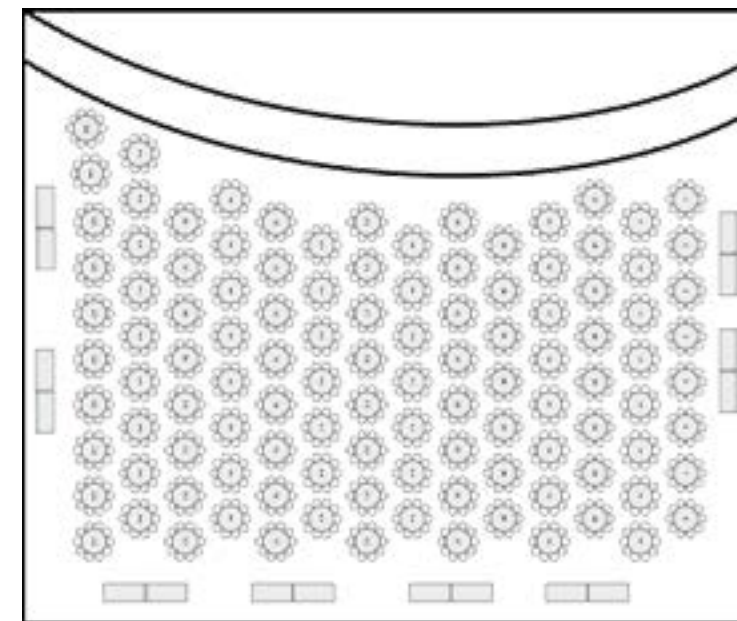

EQUIPMENT AVAILABLE

Power, restrooms & tent rental available.

RENTAL CHARGE

\$4,500

Prices does not include applicable sales tax or service fee.

DIMENSIONS	SQ FT	CAPACITY OCCUPANCY
100' x 65'	16,240	150 - 2,000

BANQUET SETTING